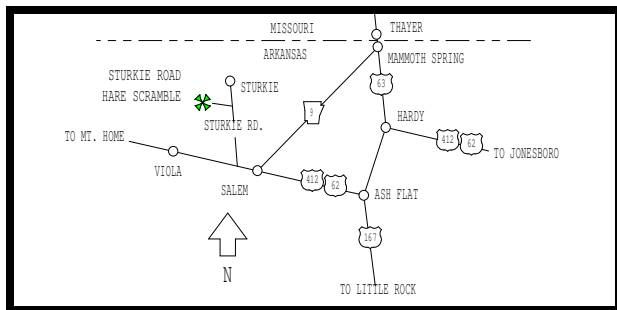

Sunday, May 6th Motorcycle Race

Schedule:

Sign-up: 7:30 AM
Pee Wee Meeting/Practice: 8:30 AM
Pee Wee Race: 8:45 AM
Kids Meeting/Practice: 9:15 AM
Kids race: 9:30 AM
Short Course Meeting/Practice: 10:00 AM
Short Course Race: 10:15 AM
Long Course Meeting/Practice: 11:30 AM
Long Course Race: 12:30 PM (2 hours)

Short Course Classes:

Junior Short (age: 10-13; 0-85cc 2-str/0-150cc 4-str)
Kids (age: 6-10; 0-65cc 2-str/0-125cc 4-str)
Women (any age; any size)
Pee Wee (age: 4-6; 0-50cc)

Directions from Little Rock:

Take U.S. 67/167 north to exit 55 at Bald Knob. Turn left and proceed north on U.S. 167 for 71 miles through Ash Flat to U.S. 62/412. Turn left head westward for 20 miles and turn right on Sturkie Road (approx. 2 miles past Salem). Go 4 miles and watch for banners. Track is located 1 mile down gravel road (Windsor Trail) on left.