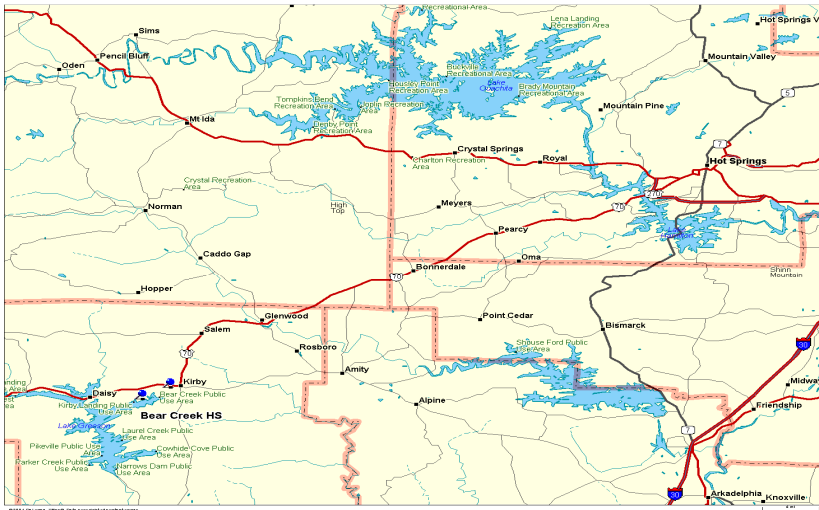

# Bear Creek Hare Scramble

#### Location

Kirby Landing Public Use Area - From Hot Springs take Hwy 70 S. 42 mi. through Glenwood to Kirby, AR. Continue right at Kirby on Hwy 70 2.2 mi. to access road on left to Kirby Landing Public Use Area